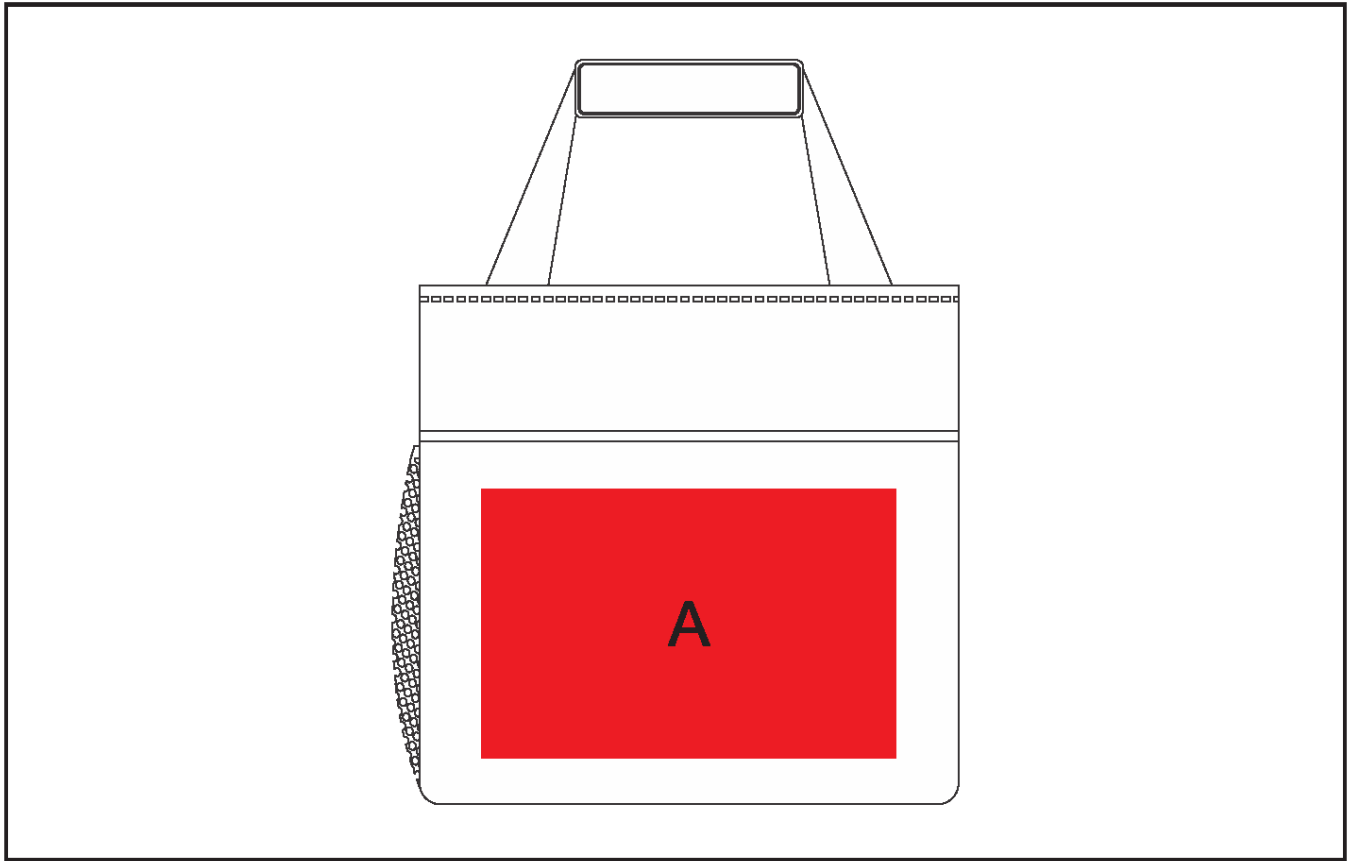

COOL-5125

Iceberg 16-Can Lunch Cooler

Need to know:

Branding Qty: Min:1, Max:1600

Branding Options:

Position A

1. Screen Print (SA)

1 Colour

Size: 200mm wide x 130mm high